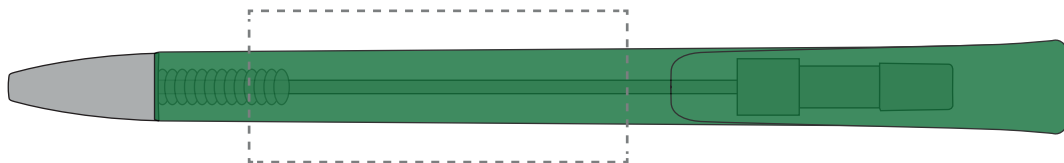

Artwork Approval

Your Ref:
Our Ref:

Quantity:
Version: 1

Product Code: TPC600301 MARSHALL
Product Colour: GREEN

PRODUCT NOTES:

We stock this item in the following colours

The dashed line is to demonstrate print area and will not appear on your printed item

PANTONE REFERENCE(S)

- Colour 1
- Colour 2
- Colour 3
- Colour 4

PRINTING CONCERNS:

ARTWORK SCALE 100%

ACTUAL ARTWORK SIZE:

ARTWORK SCALE 100%
Front Print Area:
50mm x 20mm

Please check the following are correct